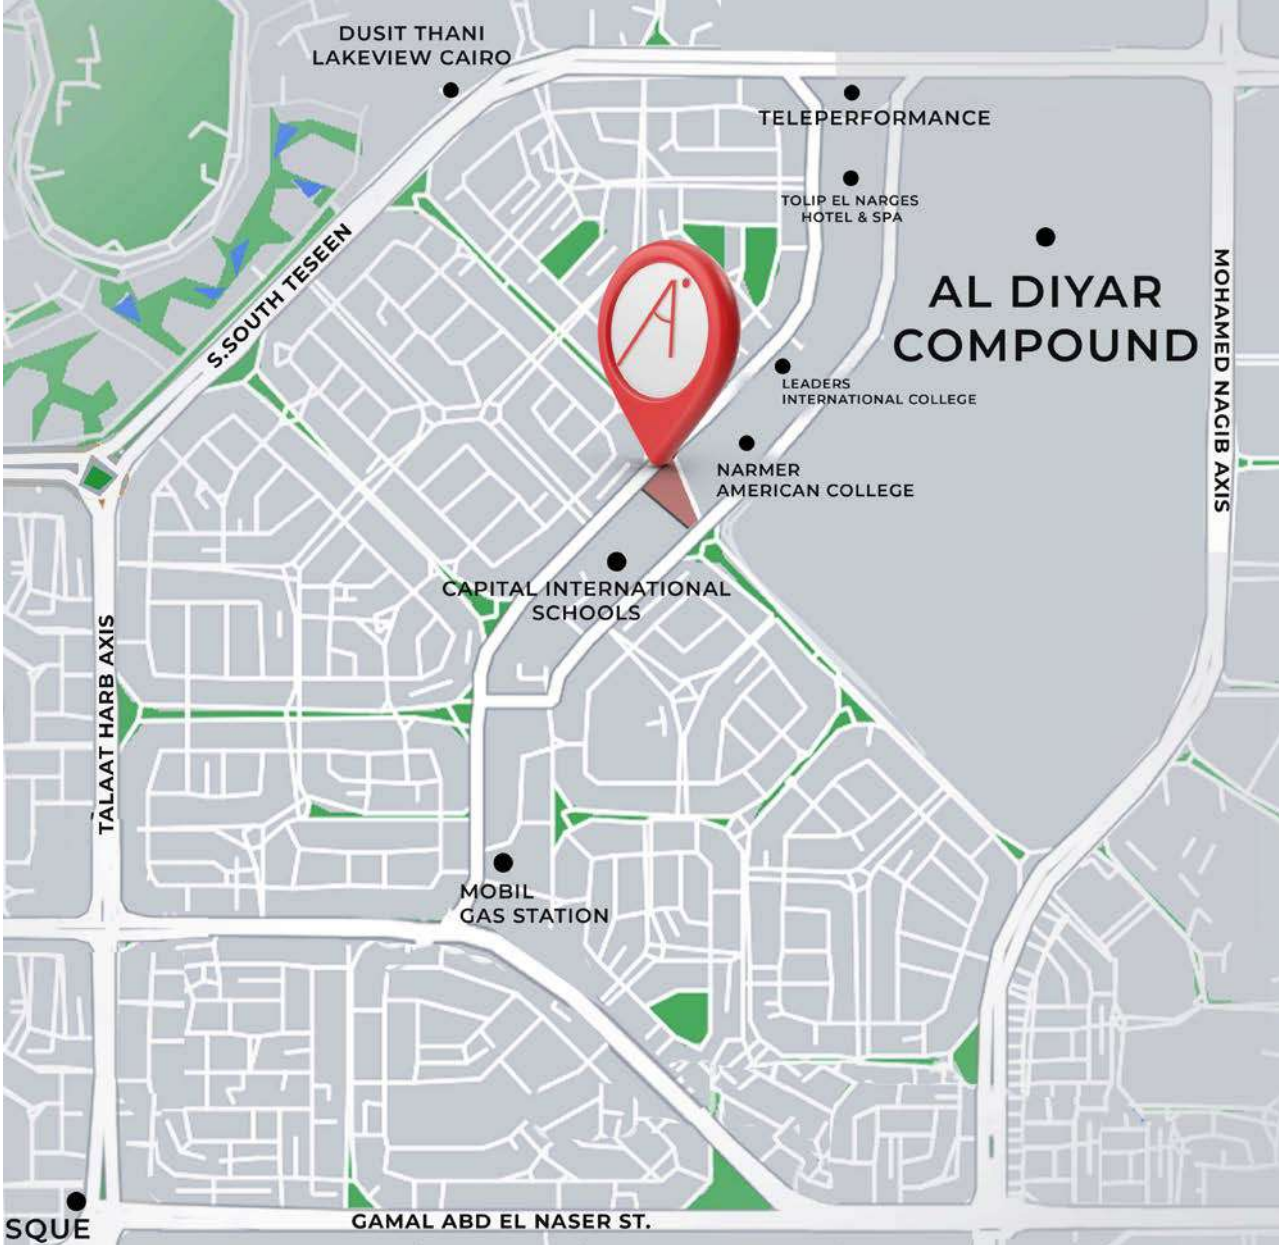

AiANGE
CITY MALL

AiANGE
CITY MALL

SHOP SIGN

SHOP SIGN

SHOP SIGN SHOP SIGN SHOP SIGN

SHOP SIGN SHOP SIGN SHOP SIGN SHOP SIGN SHOP SIGN SHOP SIGN SHOP SIGN SHOP SIGN SHOP SIGN SHOP SIGN

Location

Aiangle City Mall is one of the largest mall area located in the heart of the Narges district in New Cairo, with a main direct entrance from South 90 St., Mohammed Naguib st., and Talaat Harb axis.

- 90 st. **1 min.**
- Suez Road **8 min.**
- Mohamed Nagib Axis **1 min.**
- Talat Harb axis **1 min.**
- Gamal abdel Nasser **2 min.**
- Ainsokhna-Hurghada Road **4 min.**
- Fatma al-Sharbatli mosque and square **3 min.**
- Tolip El Narges **1 min.**
- AUC **5 min.**
- GUC **5 min.**

DUSIT THANI
LAKEVIEW CAIRO

TELEPERFORMANCE

CONCORD
PLAZA MALL

TOLIP EL NARGES
HOTEL & SPA

AL DIYAR
COMPOUND

LEADERS
INTERNATIONAL COLLEGE

NARMER
AMERICAN COLLEGE

CAPITAL INTERNATIONAL
SCHOOLS