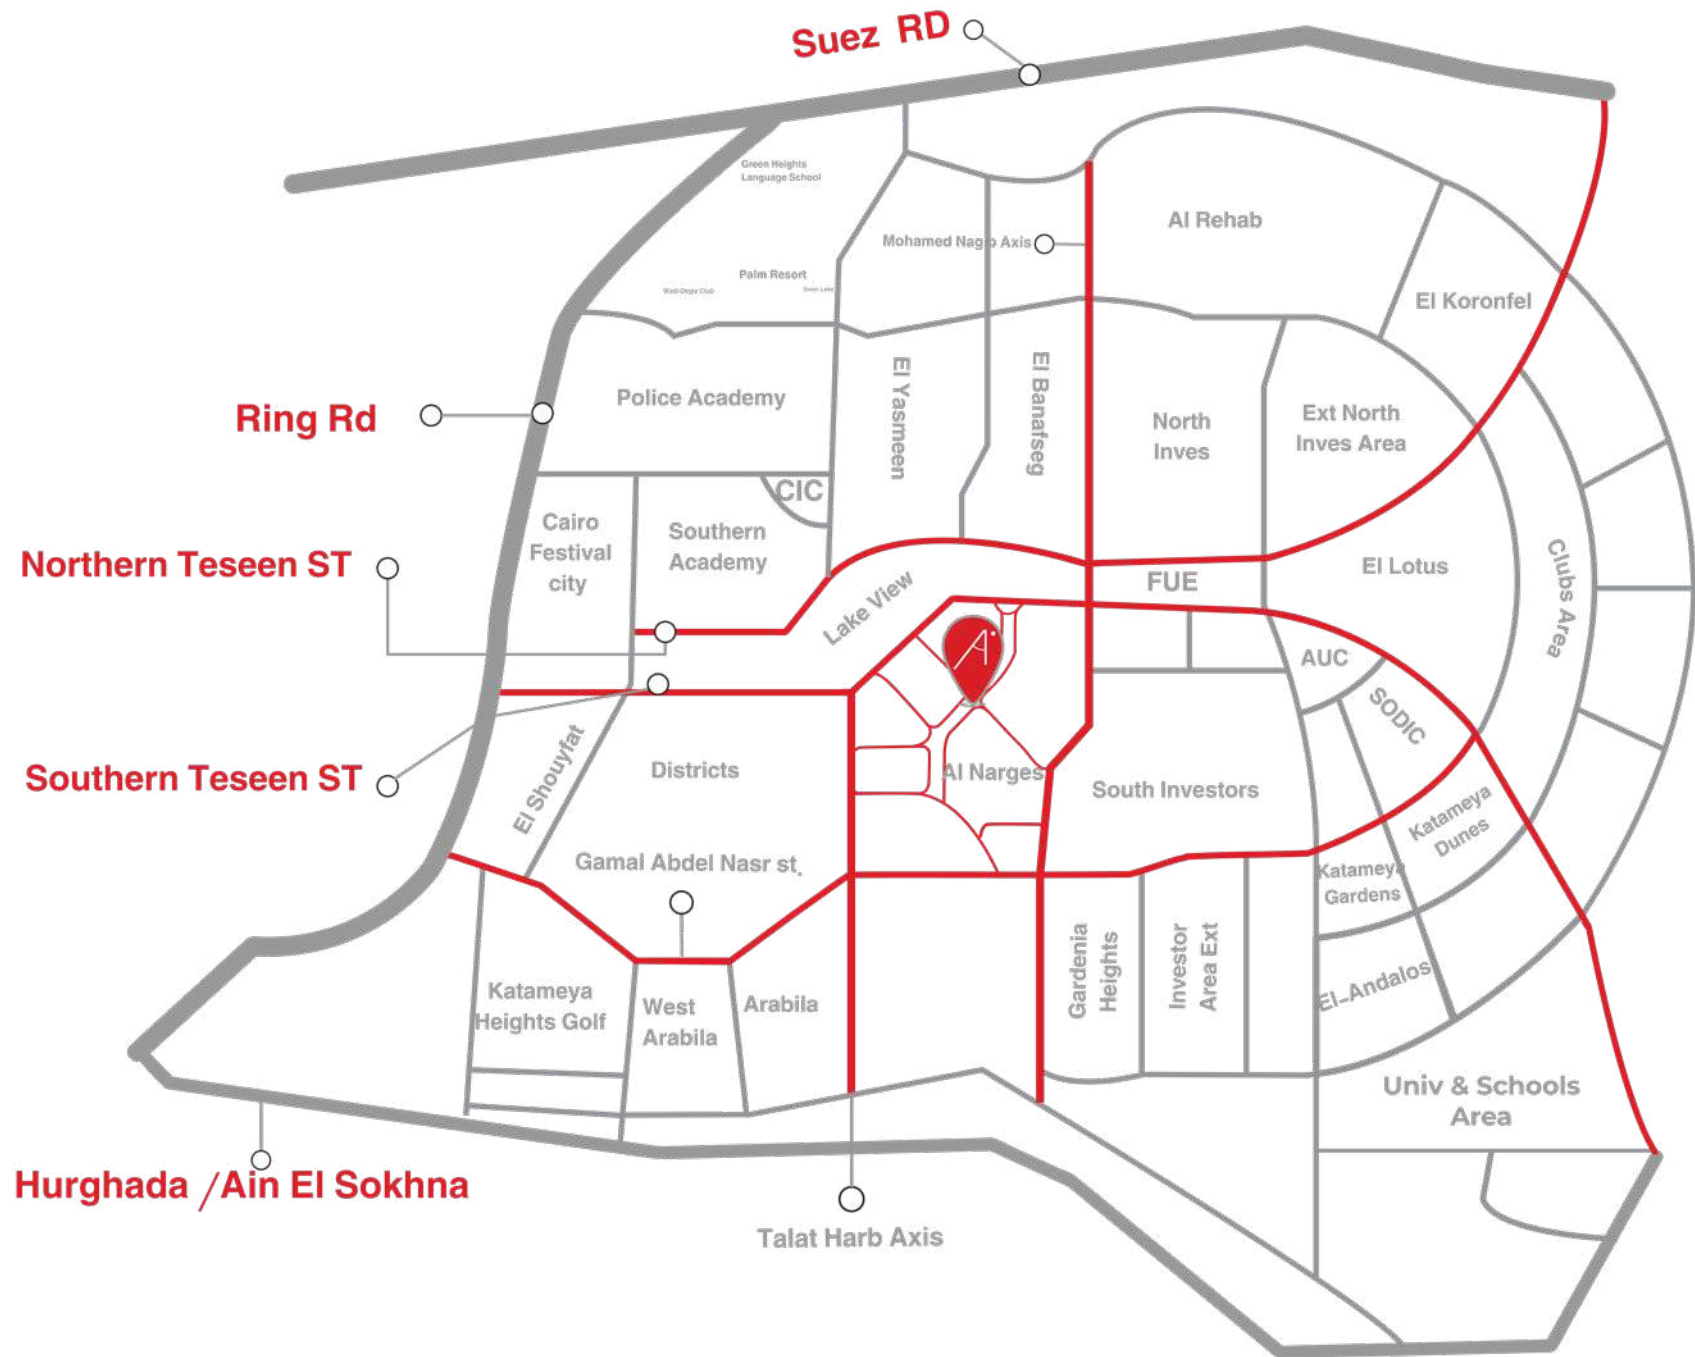

AiANGE
CITY MALL

AiANGE
CITY MALL

SHOP SIGN

SHOP SIGN

SHOP SIGN SHOP SIGN SHOP SIGN

SHOP SIGN SHOP SIGN SHOP SIGN SHOP SIGN SHOP SIGN SHOP SIGN SHOP SIGN SHOP SIGN SHOP SIGN SHOP SIGN

Location

Aiangle City Mall is one of the largest mall area located in the heart of the Narges district in New Cairo, with a main direct entrance from South 90 St., Mohammed Naguib st., and Talaat Harb axis.

- 90 st. **1 min.**
- Suez Road **8 min.**
- Mohamed Nagib Axis **1 min.**
- Talat Harb axis **1 min.**
- Gamal abdel Nasser **2 min.**
- Ainsokhna-Hurghada Road **4 min.**
- Fatma al-Sharbatli mosque and square **3 min.**
- Tolip El Narges **1 min.**
- AUC **5 min.**
- GUC **5 min.**

DUSIT THANI
LAKEVIEW CAIRO

TELEPERFORMANCE

CONCORD
PLAZA MALL

TOLIP EL NARGES
HOTEL & SPA

AL DIYAR
COMPOUND

LEADERS
INTERNATIONAL COLLEGE

NARMER
AMERICAN COLLEGE

CAPITAL INTERNATIONAL
SCHOOLS