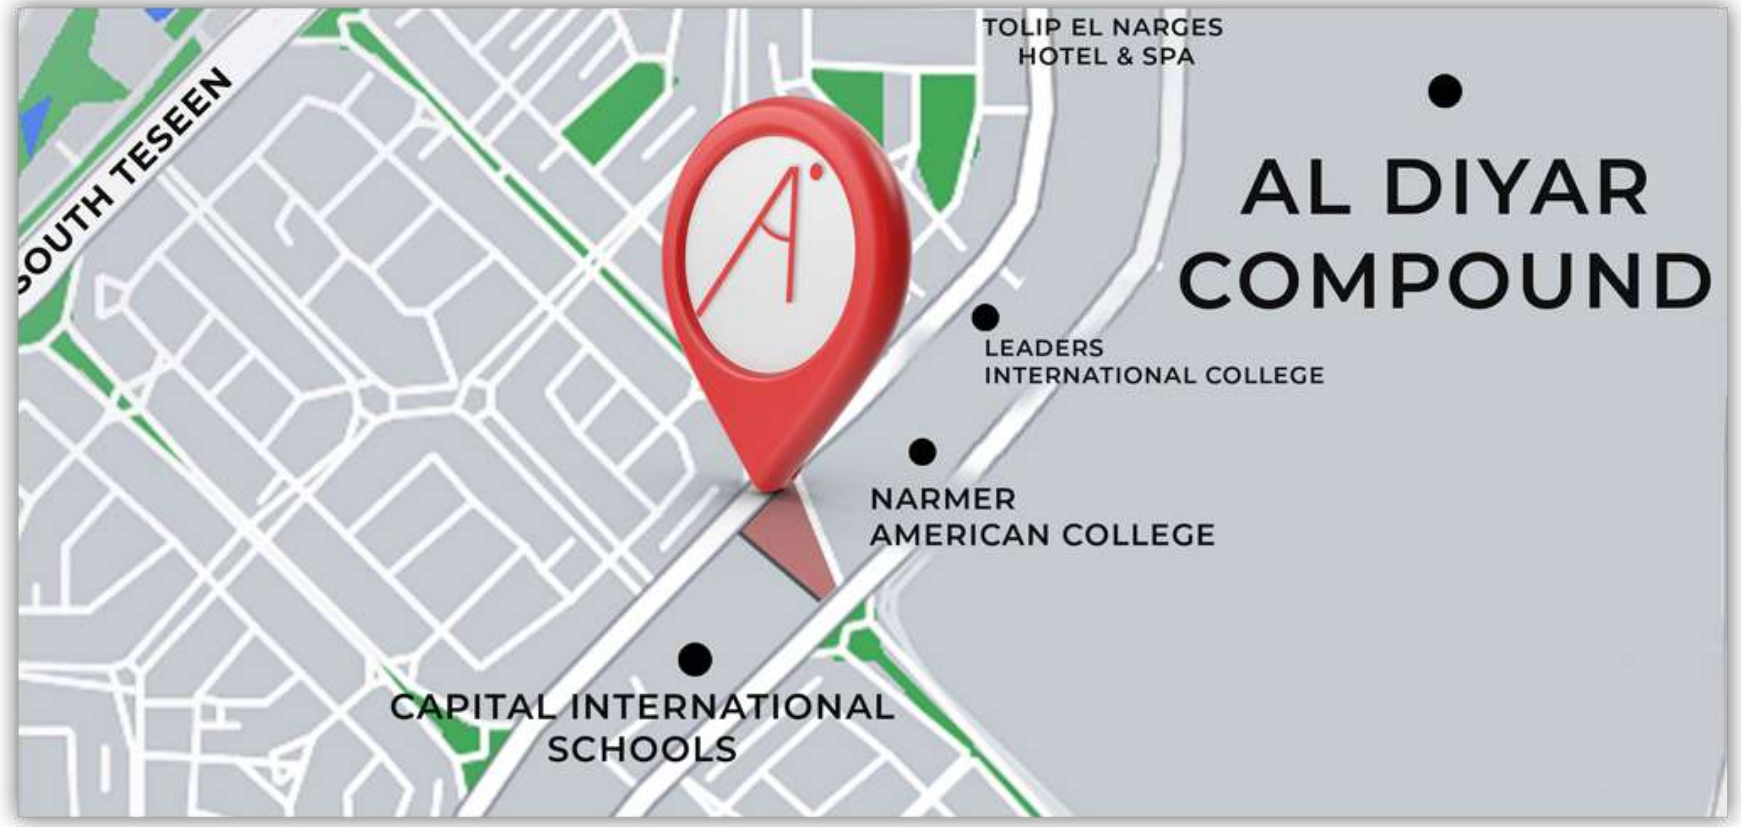

AiANGE
CITY MALL

AiANGE
CITY MALL

SHOP SIGN

SHOP SIGN

SHOP SIGN SHOP SIGN SHOP SIGN

SHOP SIGN SHOP SIGN SHOP SIGN SHOP SIGN SHOP SIGN SHOP SIGN SHOP SIGN SHOP SIGN SHOP SIGN SHOP SIGN

Location

Aiangle City Mall is one of the largest mall area located in the heart of the Narges district in New Cairo, with a main direct entrance from South 90 St., Mohammed Naguib st., and Talaat Harb axis.

- 90 st. **1 min.**
- Suez Road **8 min.**
- Mohamed Nagib Axis **1 min.**
- Talat Harb axis **1 min.**
- Gamal abdel Nasser **2 min.**
- Ainsokhna-Hurghada Road **4 min.**
- Fatma al-Sharbatli mosque and square **3 min.**
- Tolip El Narges **1 min.**
- AUC **5 min.**
- GUC **5 min.**